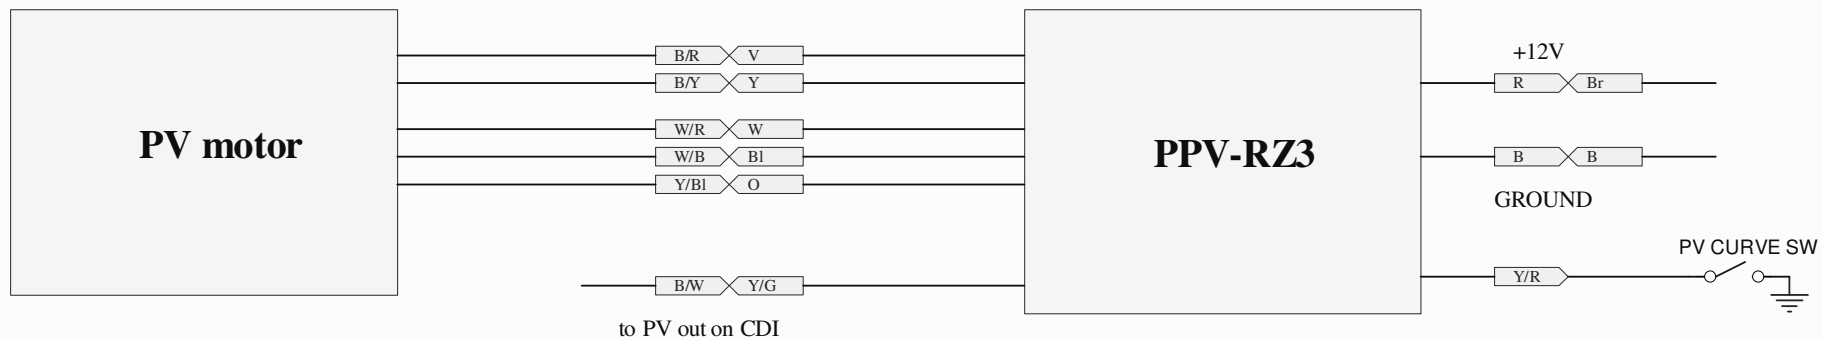

RZ350/500 YPVS

- | | |
|--------------------|------------|
| B/R - black/red | V - violet |
| B/Y - black/yellow | Y - yellow |
| W/R - white/red | W - white |
| W/B - white/black | Bl - blue |
| Y/Bl - yellow/blue | O - orange |
| Y/G - yellow/green | R - red |
| B/W - black/white | B - black |
| | Br - brown |