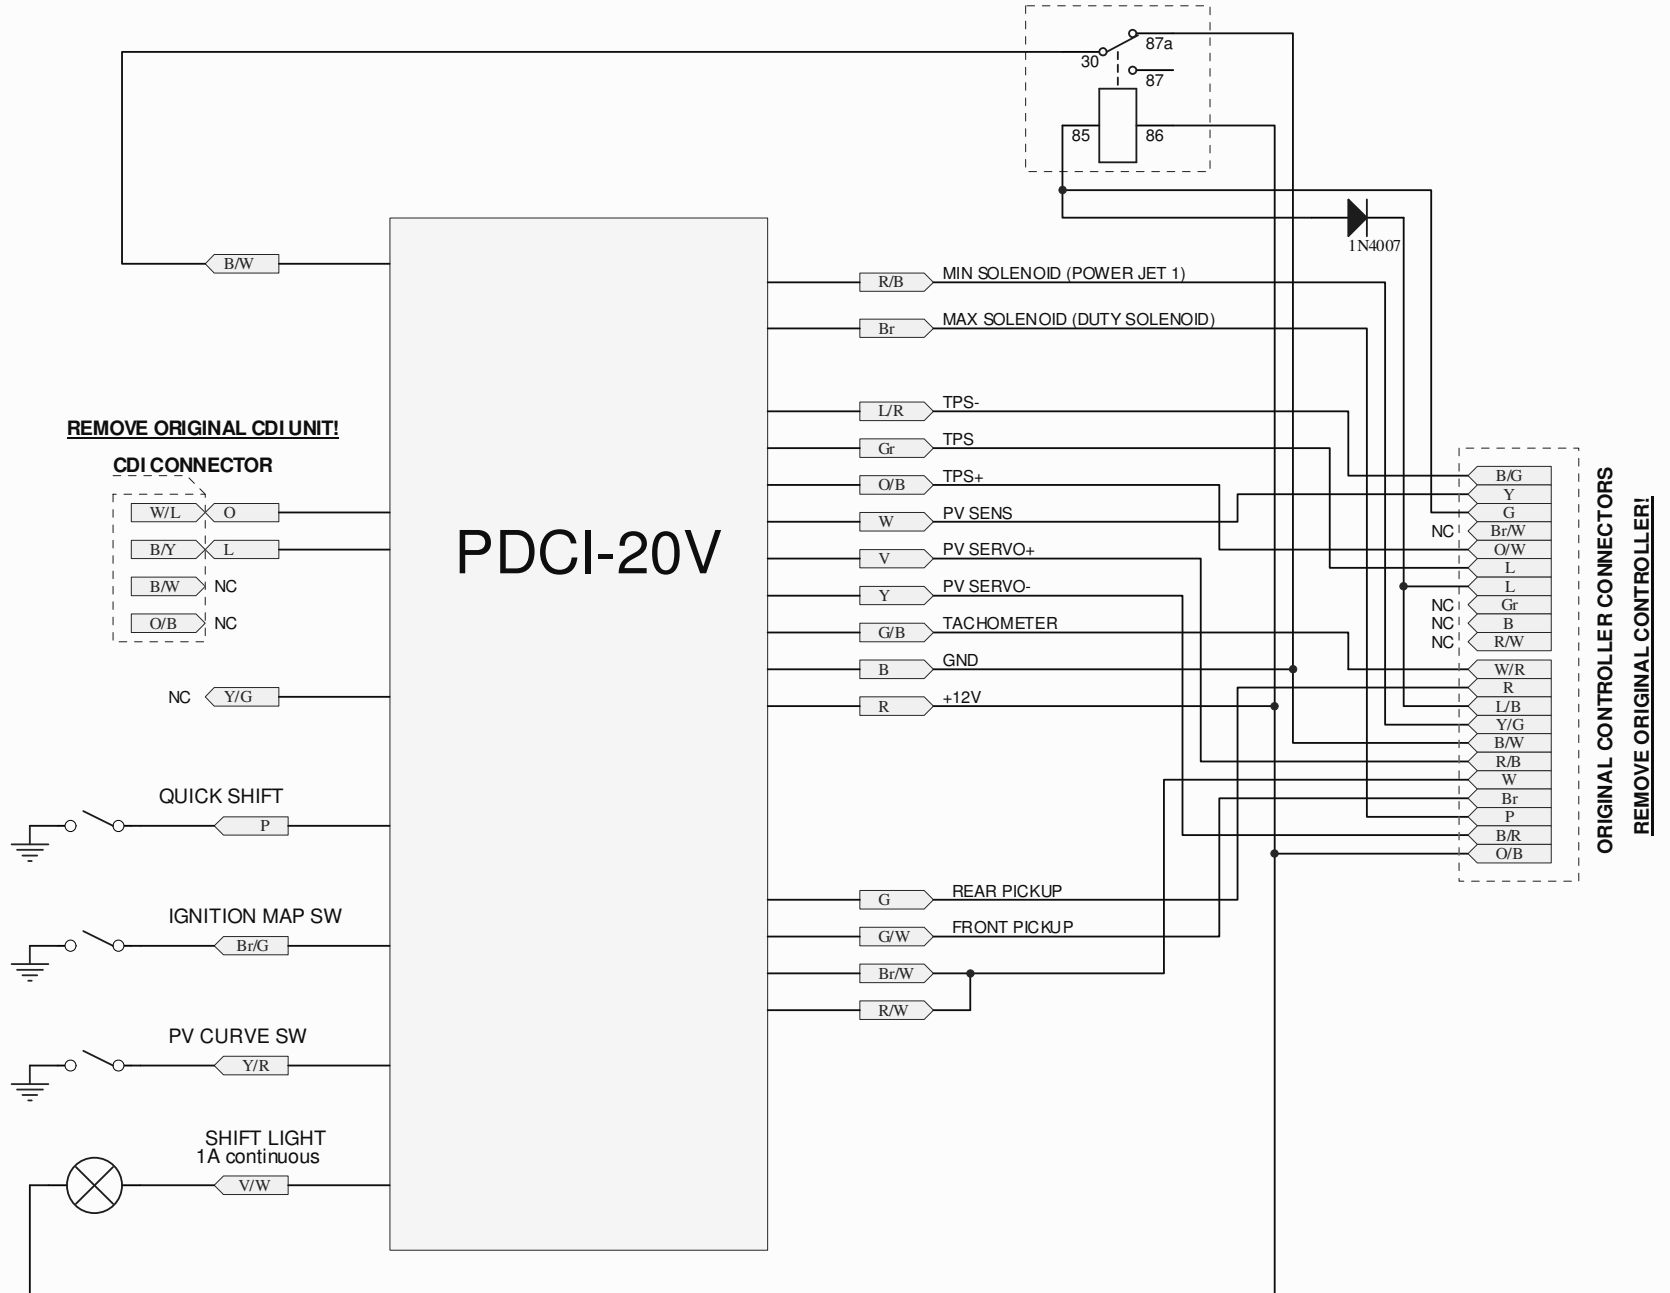

# RGV250 VJ22

USE RELAY WHEN SIDESTAND FUNCTION IS REQUIRED  
 TE CONNECTIVITY V23 134A1052C643 Automotive Relay (Farnell 1175079)

**COLOUR CODES:**

- B - black
- Br - brown
- L - blue
- LL - light blue
- G - green
- R - red
- W - white
- Gr - gray
- V - violet
- P - pink
- O - orange

SW "open" = ignition map #1  
 SW "close" = ignition map #2

SW "open" = PV curve #1  
 SW "close" = PV curve #2