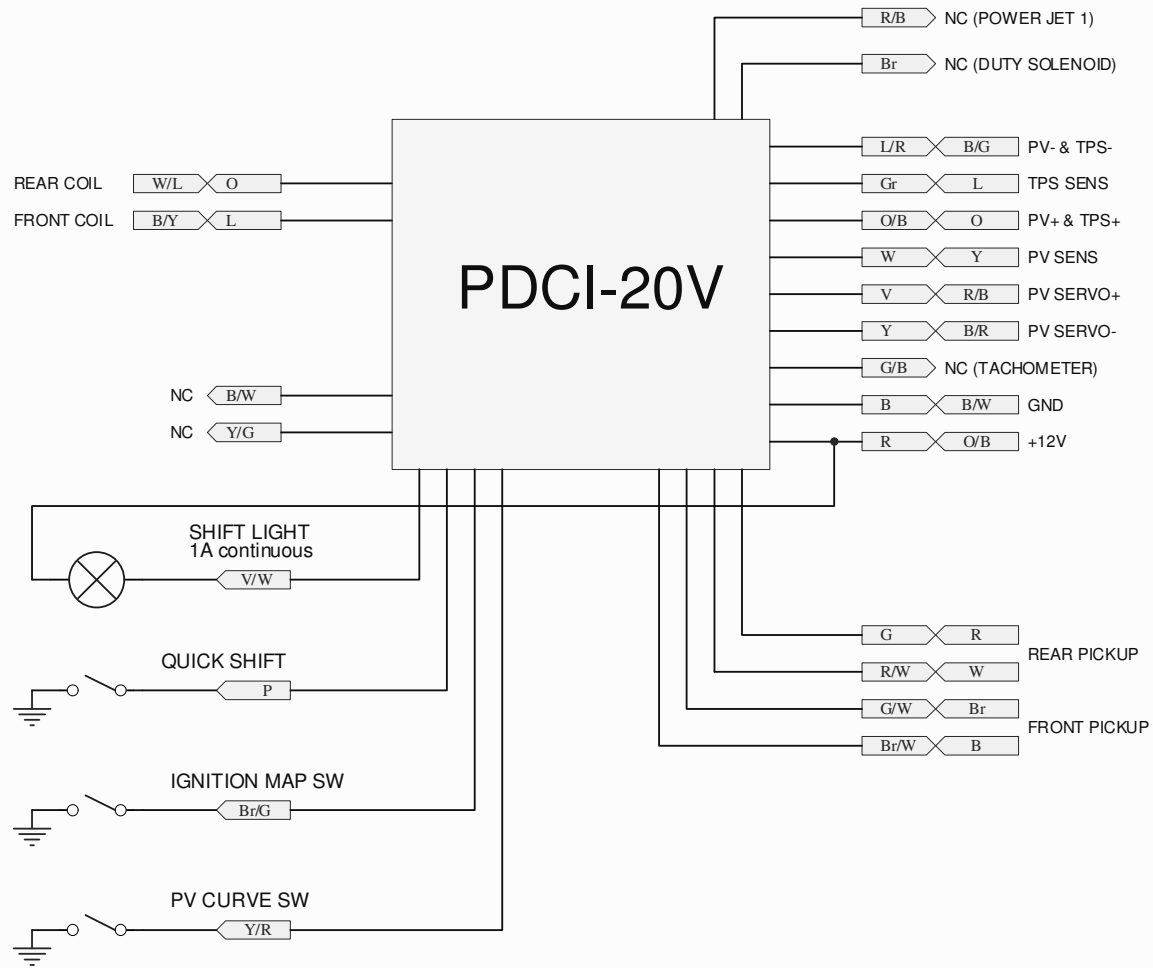

# RGV250 VJ21 L - with TPS

**COLOUR CODES:**

- B - black
- Br - brown
- L - blue
- LL - light blue
- G - green
- R - red
- W - white
- Gr - gray
- V - violet
- P - pink
- O - orange

SW "open" = ignition map #1  
 SW "close" = ignition map #2

SW "open" = PV curve #1  
 SW "close" = PV curve #2