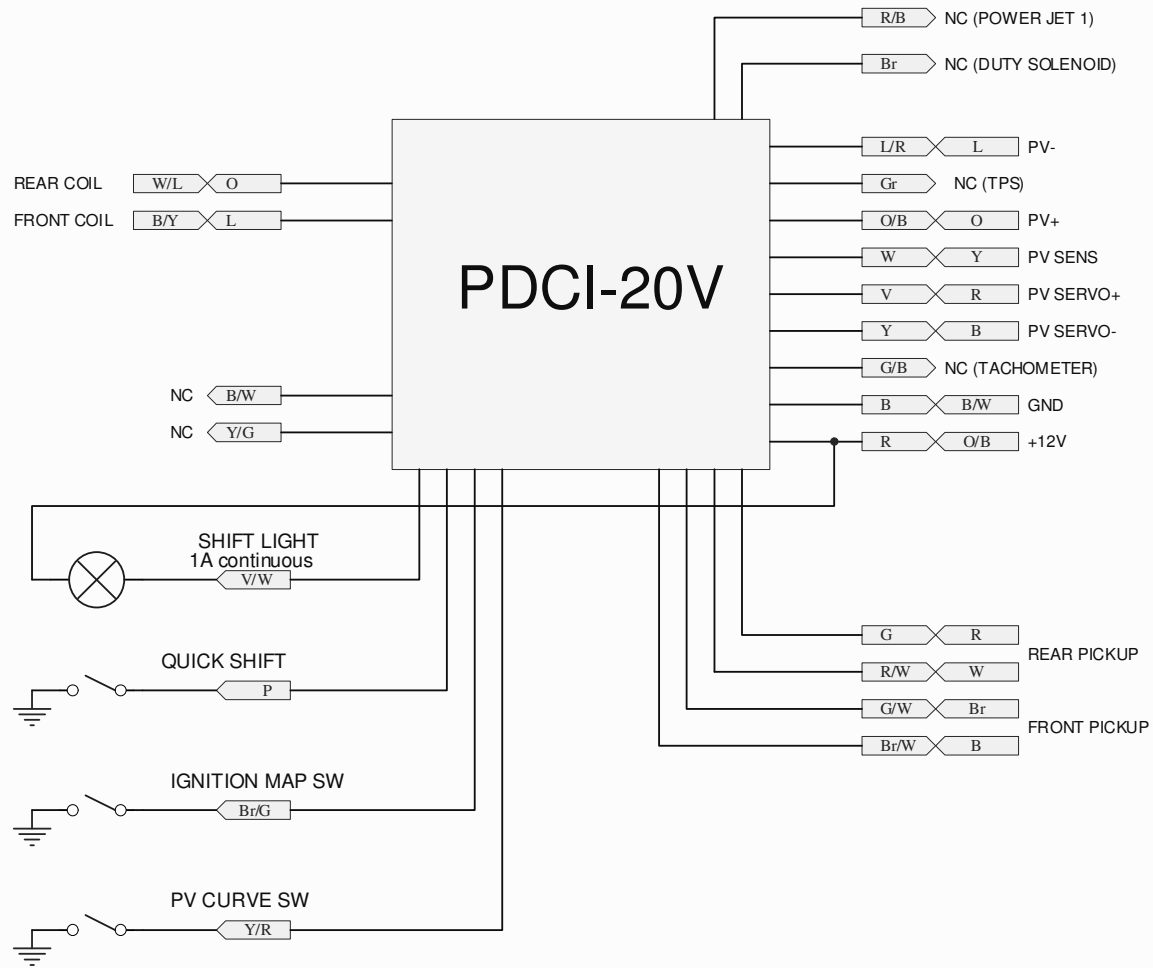

RGV250 VJ21 K - without TPS

COLOUR CODES:

- B - black
- Br - brown
- L - blue
- LL - light blue
- G - green
- R - red
- W - white
- Gr - gray
- V - violet
- P - pink
- O - orange

SW "open" = ignition map #1
 SW "close" = ignition map #2

SW "open" = PV curve #1
 SW "close" = PV curve #2