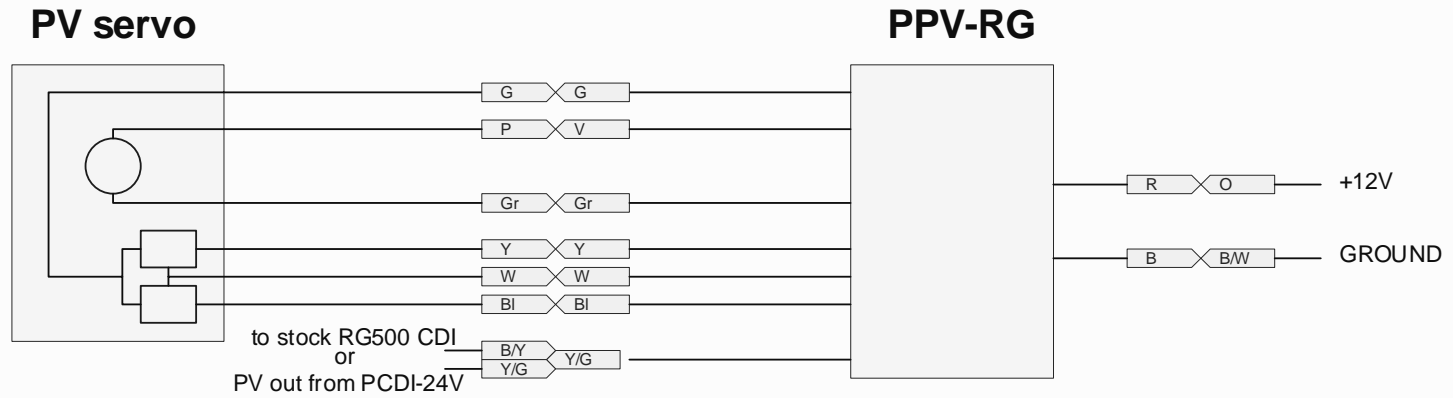

Suzuki RG500

- | | |
|--------------------|------------|
| G - green | V - violet |
| P - purple | Y - yellow |
| Gr - grey | W - white |
| W/Bl - white/blue | Bl - blue |
| B/W - black/white | R - red |
| Y/G - yellow/green | B - black |