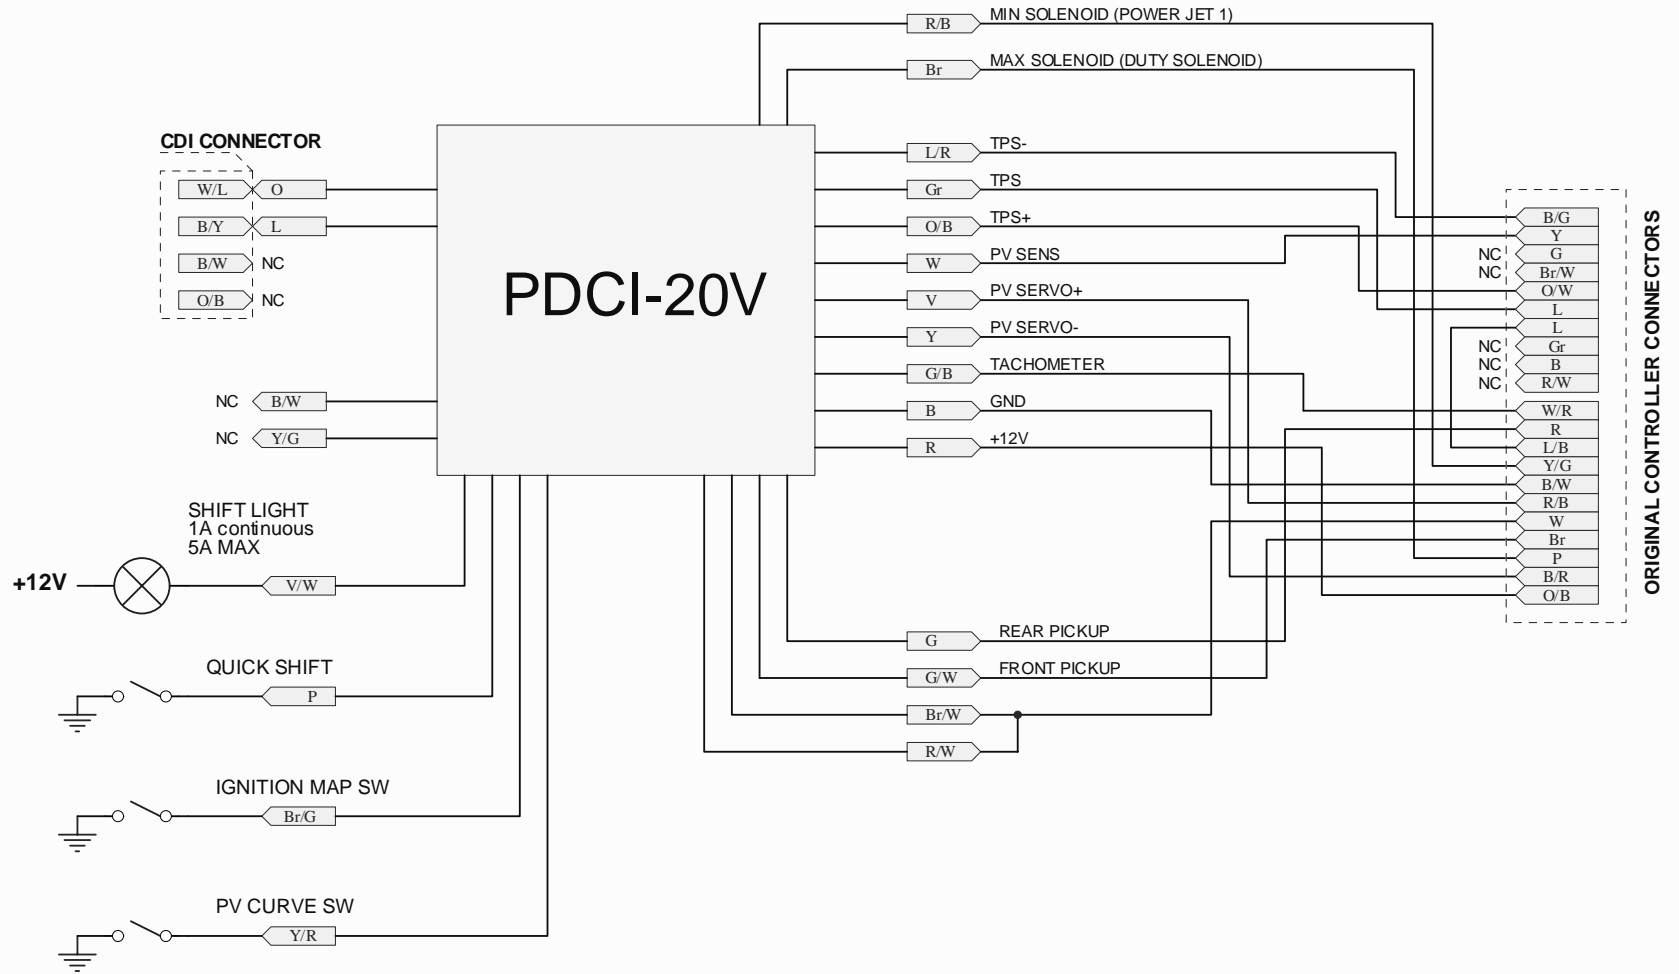

RGV250 VJ22

COLOUR CODES:

- B - black
- Br - brown
- L - blue
- LL - light blue
- G - green
- R - red
- W - white
- Gr - gray
- V - violet
- P - pink
- O - orange

SW "open" = ignition map #1
SW "close" = ignition map #2

SW "open" = PV curve #1
SW "close" = PV curve #2