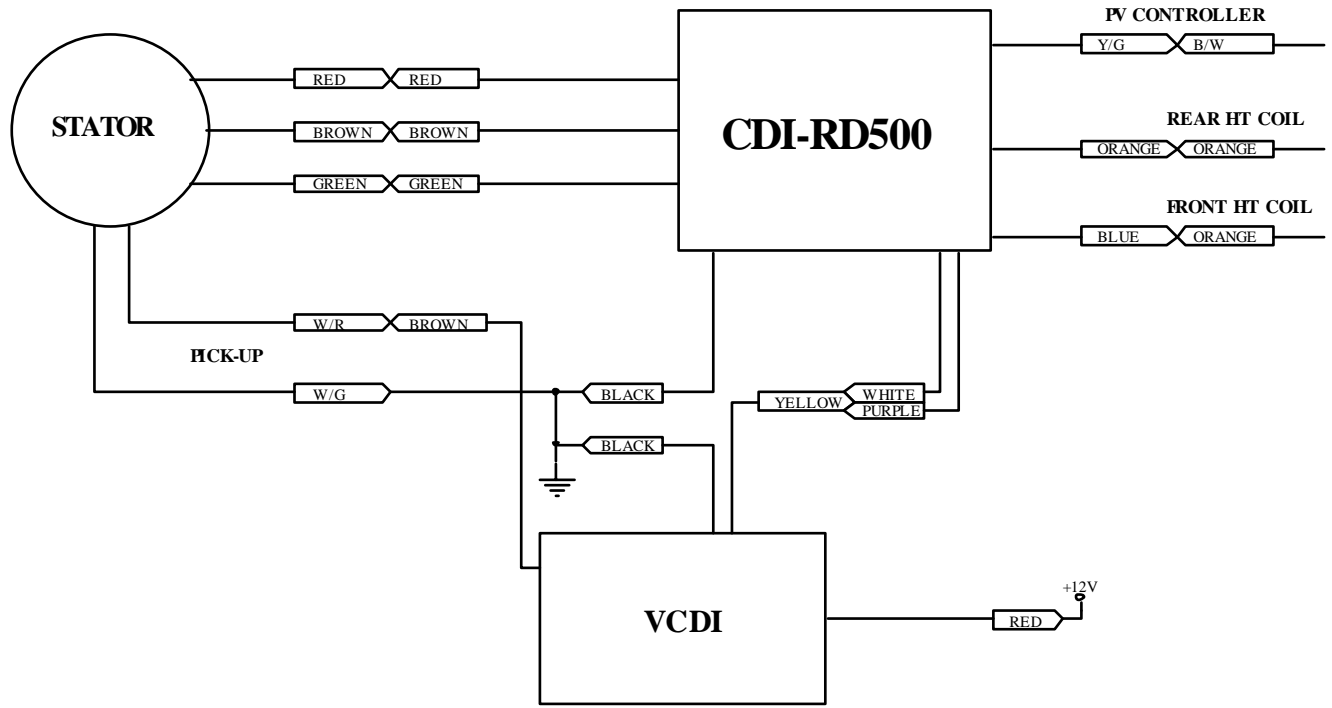

RD500

W/R WHITE/RED
W/G WHITE/GREEN
B/W BLACK/WHITE
Y/G YELLOW/GREEN
B/Y BLACK/YELLOW

PV CONTROLLER

REAR HT COIL

FRONT HT COIL

CHECK-UP

+12V